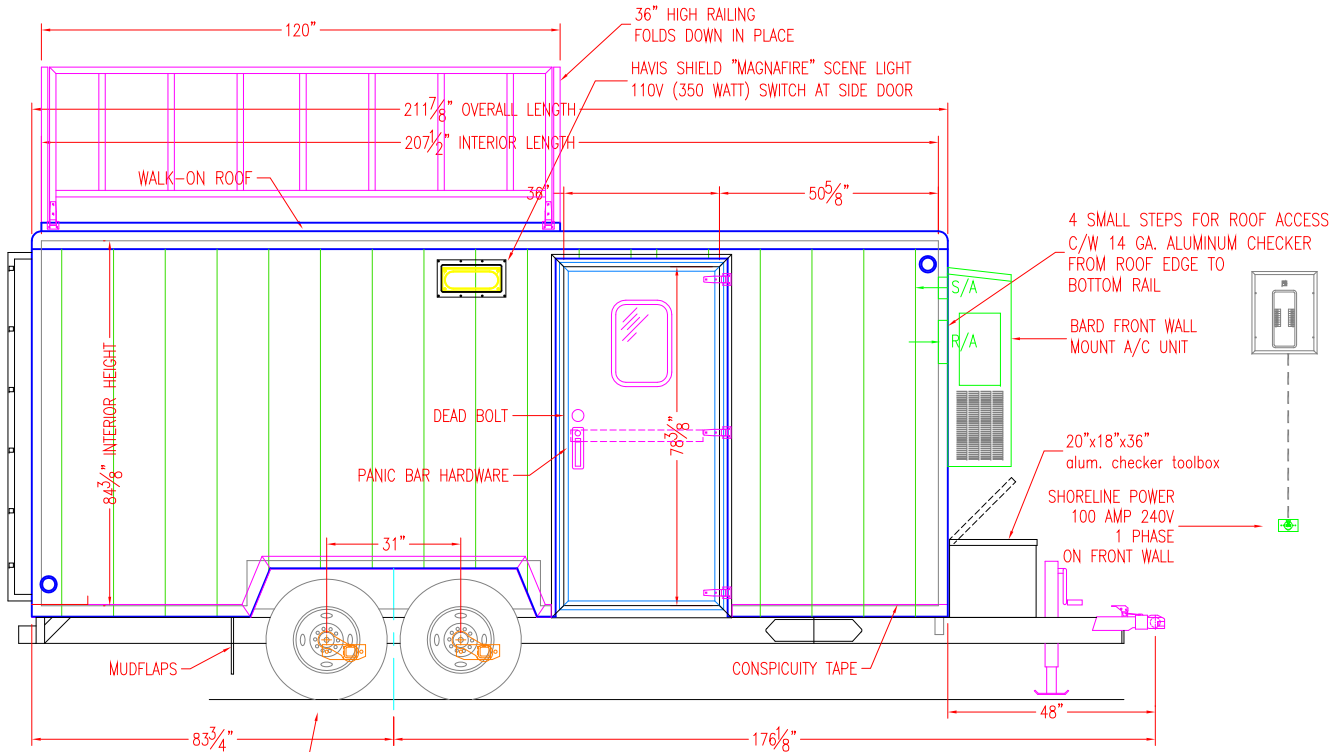

**REAR VIEW**

**PASSENGER SIDE VIEW**

TWO 5000LB #11 DEXTER TORFLEX AXLES, ELECTRIC BRAKES, TIRES 225-75-R15 LOAD D TIRES