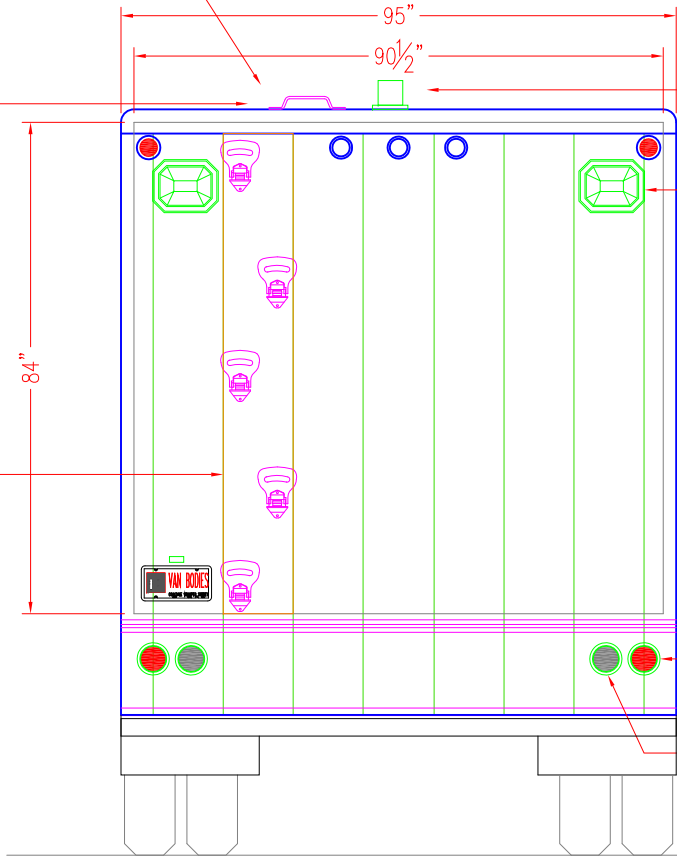

CODE 3 LED NARROWSTIK
LIGHTBAR, NASL847H, AMBER

50 FOOT SHORELINE POWER
CORD WITH NO END
CUSTOMER TO ATTACH END

WALK-ON ROOF
14 GA. ALUMINUM,
ROOF BOWS 16" O.C.

GRAB HANDLE
ON ROOF

CODE 3 LED, AMBER
360 DEGREE QUANTUM
FLASH BEACON, Q3000A

CODE 3 81Z26
SCENE LIGHT

FICE FLIP-OVER STEPS
ON REAR WALL, INSTALL CHECKER
PLATE KICK HERE

RED LED TAILLIGHT

BACK-UP LIGHT