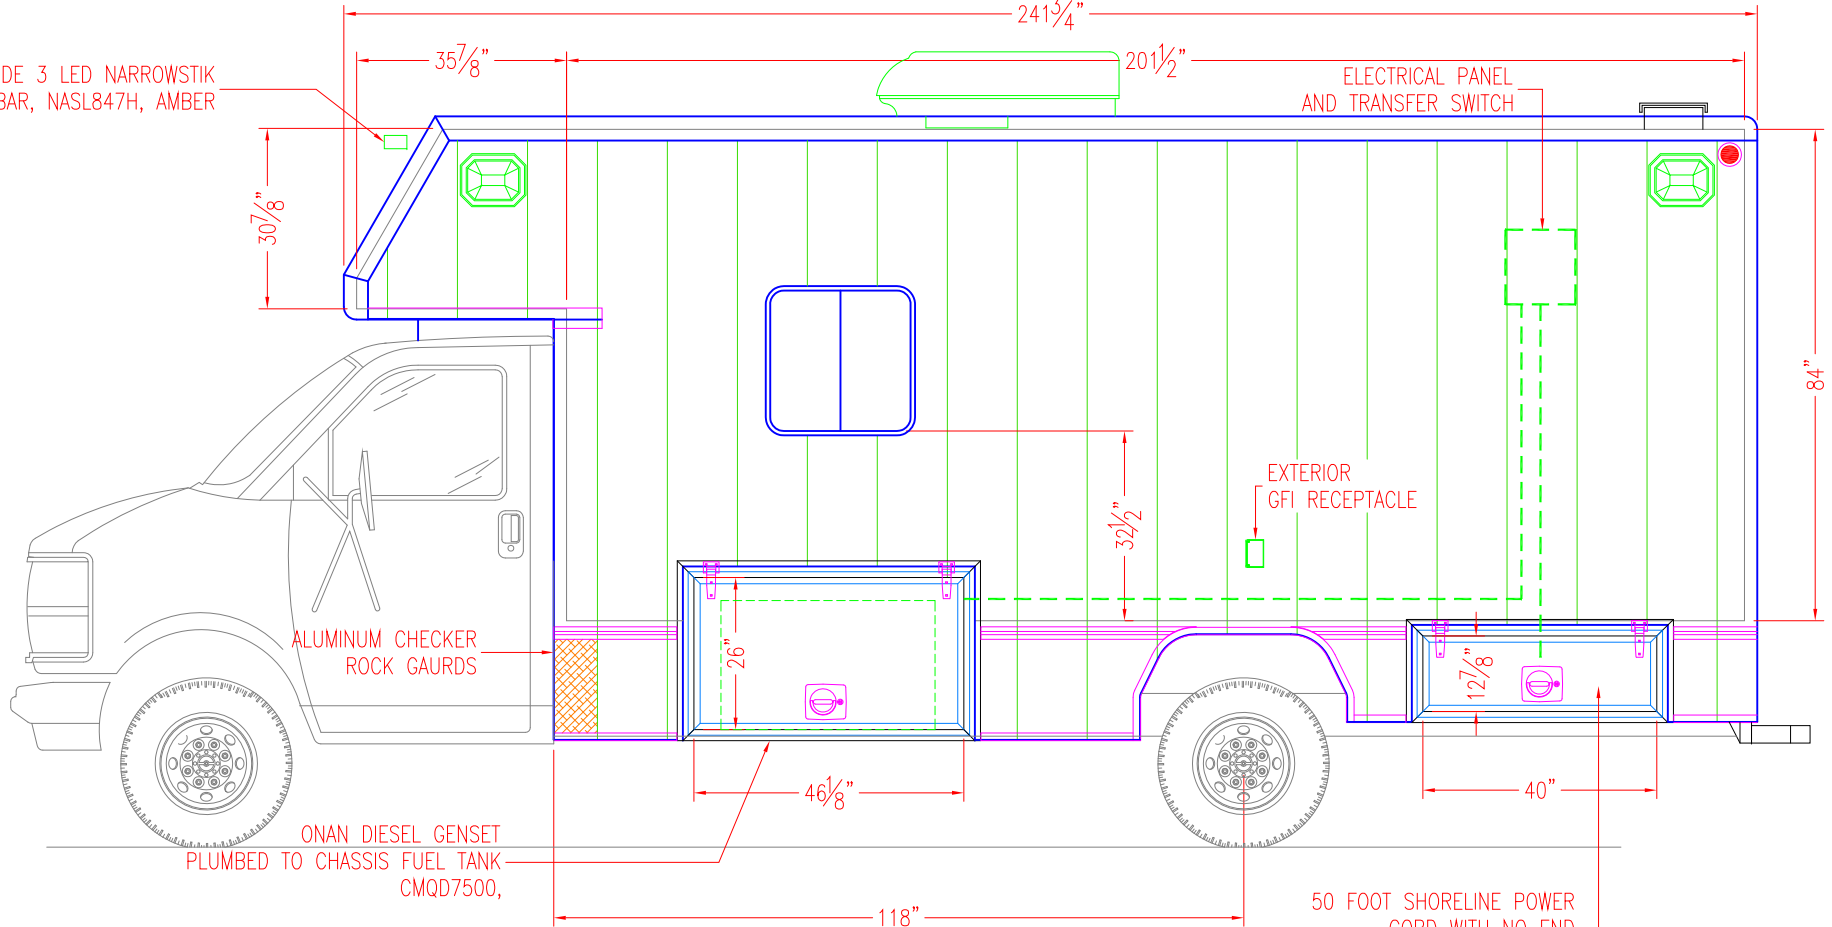

CODE 3 LED NARROWSTIK
LIGHTBAR, NASL847H, AMBER

50 FOOT SHORELINE POWER
CORD WITH NO END
CUSTOMER TO ATTACH END

WALK-ON ROOF
14 GA. ALUMINUM,
ROOF BOWS 16" O.C.

GRAB HANDLE
ON ROOF

CODE 3 LED, AMBER
360 DEGREE QUANTUM
FLASH BEACON, Q3000A

CODE 3 81Z26
SCENE LIGHT

FICE FLIP-OVER STEPS
ON REAR WALL, INSTALL CHECKER
PLATE KICK HERE

RED LED TAILLIGHT

BACK-UP LIGHT